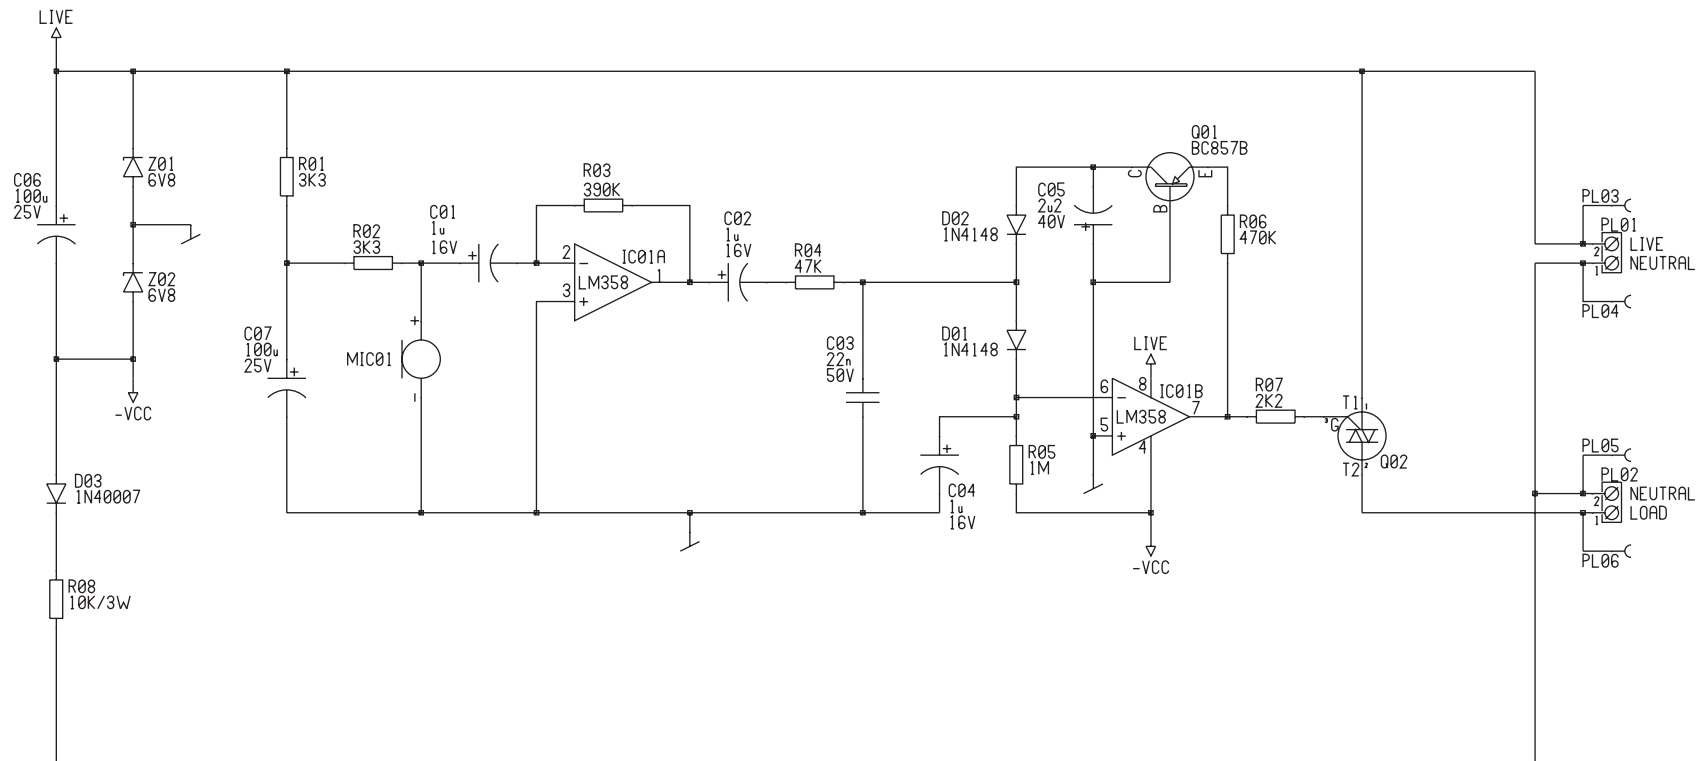

PRODUCT	MAGIC MOON 230VAC DJ-SERIE		ENG.	Martin Professional A/S	
NAME	70410000.SCH / 62001500 / 01001001.PCB		REVISION A0	PAGE 1	OF 1
			DRAWN BY BH		
			DATE 15/03/00	TIME 10:56	

PRODUCT	PCB AUTMIC WITH MIC.		ENG.	Martin Professional A/S	
REVISION	A00	PAGE	1	OF	1
NAME	810015A		DRAWN BY	PS	
DATE	22/8/97	TIME	12:27		